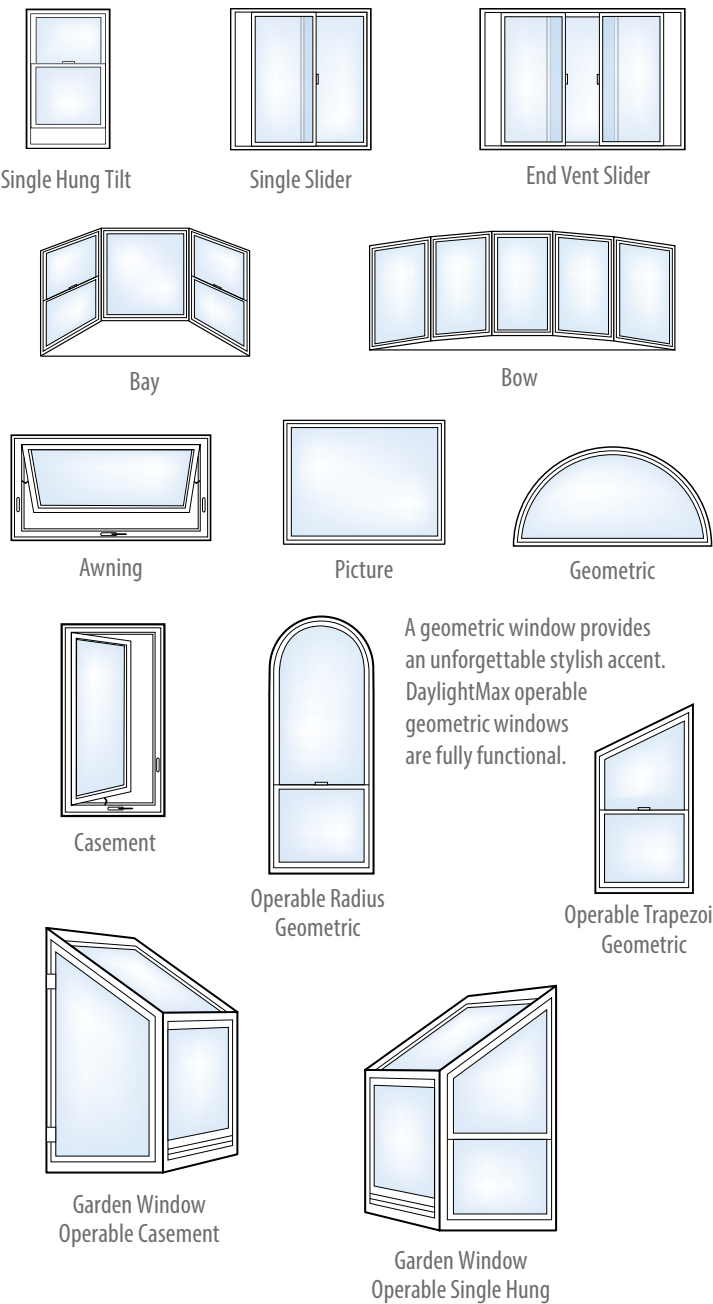

Dare to dream.

Replacing your old windows with beautiful Simonton DaylightMax™ windows and doors is the perfect opportunity to transform your home with exciting geometrics, completely new styles or mulled configurations. If you can dream it, you can make it happen with Simonton and DaylightMax.

A geometric window provides an unforgettable stylish accent. DaylightMax operable geometric windows are fully functional.

▲ Replace a Picture window with a bay or bow window and help open up your home and bring the outside in.

▲ DaylightMax windows are available in a full array of Geometric styles, including this Trapezoid Picture window.

▼ DaylightMax Single Hung windows tilt in for easy cleaning. They also use the latest constant force balance systems for reliable and uniform opening and closing pressure.

▲ Nothing can expand a room and bring the outside in like a Simonton Bay or Bow window. This Bay window features a Picture window in the center, flanked by two operable Casements. The Bay window can be made with 35- or 45-degree angles. Bow windows are comprised of three or more windows mulled at 10-degree increments. Simonton Bay and Bow windows can be made with a variety of operating styles.