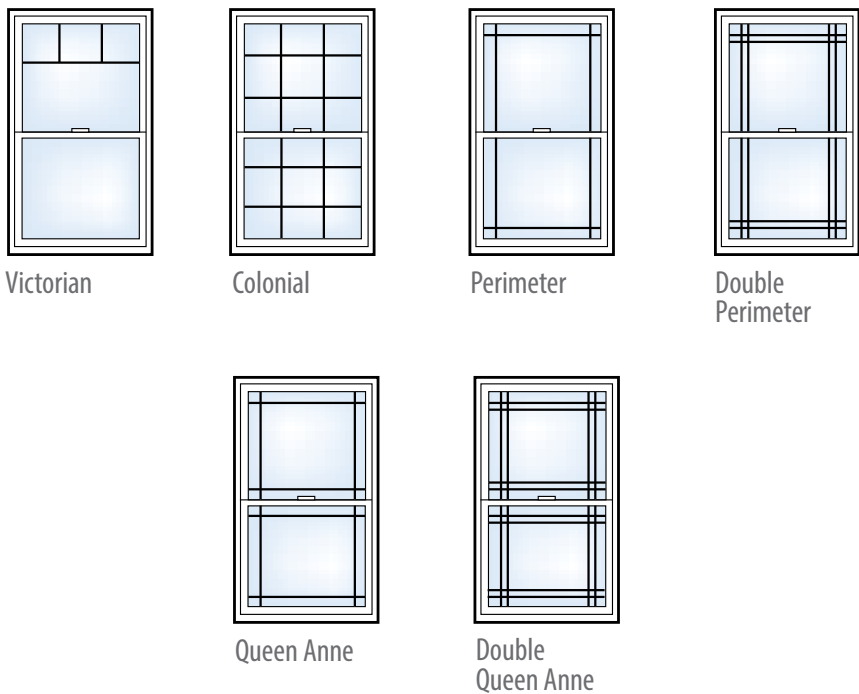

AutoSense™ Lock

Casement Nesting Handle

Traditional Locks

Decorum
BY SIMONTON

Add some sparkle.

The right grid design can really accentuate the architectural style of your home. Choose from flat and sculptured grid styles in assorted grid patterns. All grids are placed between the glass panes, so your windows are easier to clean.

Flat Sculptured (3/4") Sculptured (1")

Grid patterns.*

**Other patterns available by request.*

Decorative glass.

Glass options are available for privacy, increased energy efficiency or just to add a stylish touch.