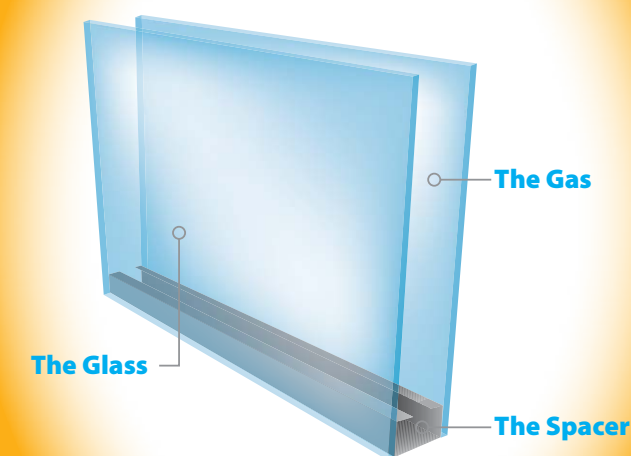

INSULATING GLASS UNIT

= Energy Efficiency

Since the glass, gas and spacer are available to all manufacturers, the real difference in the energy efficiency from DaylightMax comes from the **frame design**.