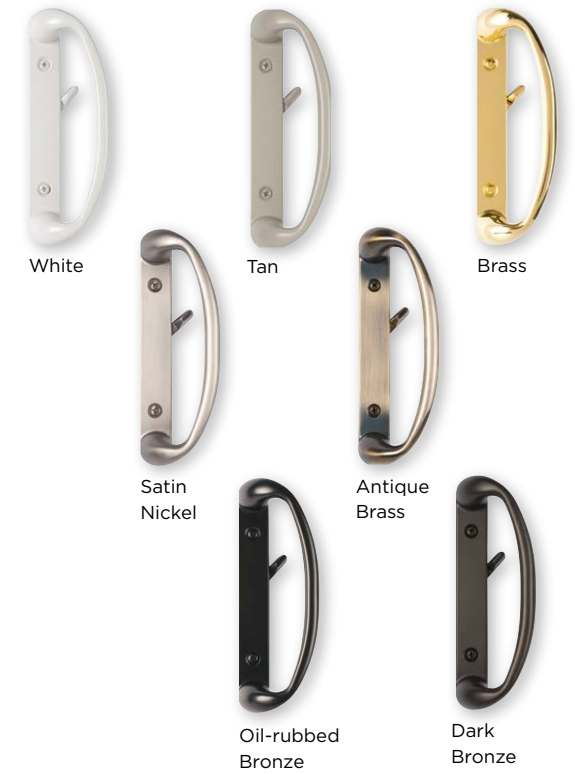

Patio Door Configurations

Ask your Simonton dealer which Patio Door is right for you.

▲ **The Contemporary Patio Door** boasts a sleek, streamlined profile. The broad expanse of glass afforded by a narrower panel frame results in larger sight lines for a clean, unobstructed view.

Patio Door Hardware

▲ **Split Finish Door Handles**
Simonton Sliding Patio Doors offer a choice of split finish door handles. Choose any interior finish with a color-matched exterior as a standard offering.