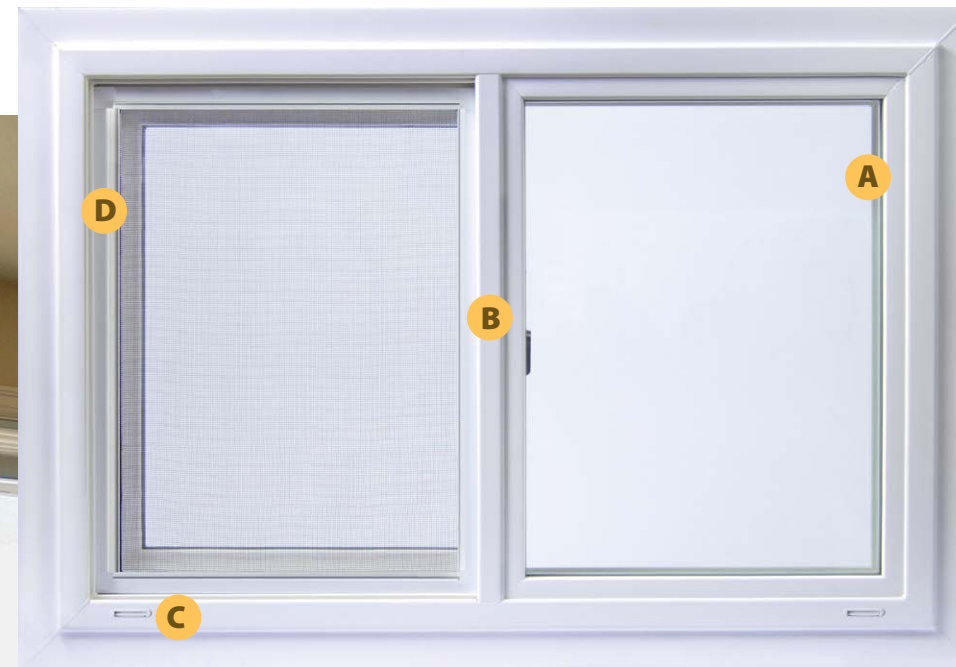

On Casement windows, the convenient handle virtually disappears when not in use.