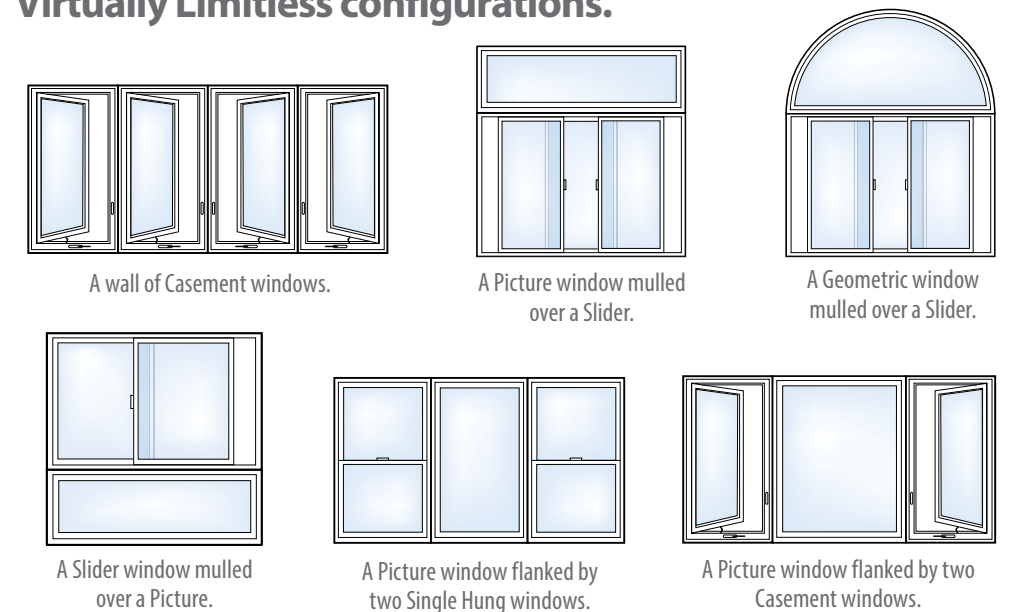

Dare to dream.

Replacing your old windows with beautiful Simonton DaylightMax™ windows and doors is the perfect opportunity to transform your home with exciting geometrics, completely new styles or mulled configurations. If you can dream it, you can make it happen with Simonton and DaylightMax.

A geometric window provides an unforgettable stylish accent. DaylightMax operable geometric windows are fully functional.

▲ Replace a Picture window with a bay or bow window and help open up your home and bring the outside in.

▲ DaylightMax windows are available in a full array of Geometric styles, including this Trapezoid Picture window.

▼ DaylightMax Single Hung windows tilt in for easy cleaning. They also use the latest constant force balance systems for reliable and uniform opening and closing pressure.

◀ A Garden window creates a sun-filled enclave that's perfect for plants or herbs, while the sidelites are fully functional.

Virtually Limitless configurations.

DaylightMax

Step 2 Choose a frame.

Take the basics beyond.