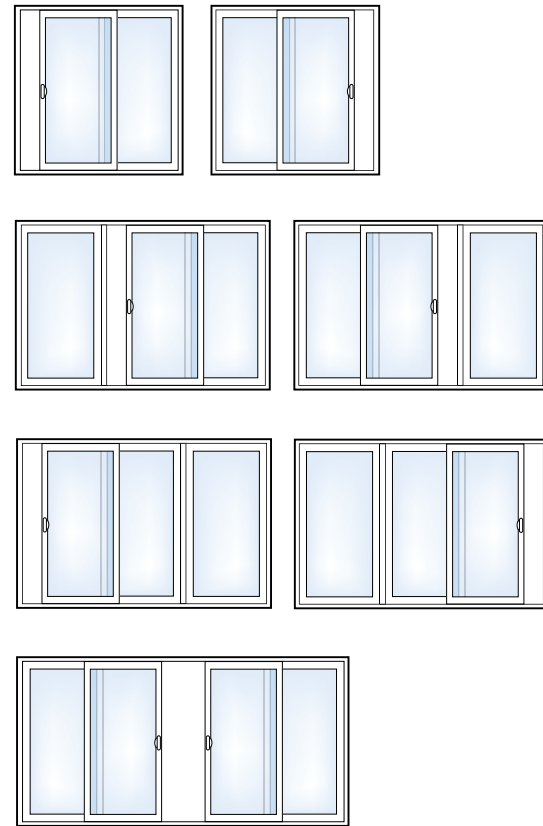

▲ Nothing can expand a room and bring the outside in like a Simonton Bay or Bow window. This Bay window features a Picture window in the center, flanked by two operable Casements. The Bay window can be made with 35- or 45-degree angles. Bow windows are comprised of three or more windows mulled at 10-degree increments. Simonton Bay and Bow windows can be made with a variety of operating styles.

Now that you've selected the ultimate windows for your home, may we suggest the perfect patio door?

Simonton patio doors help open living areas, bring the outside in and are an excellent way to make the most of a great view. Whether you choose the elegant French Sliding Patio Door or the sleek Contemporary Patio Door, you'll love the view from here.

▲ **The French Sliding Patio Door** features a wide stile and rail design that provides the elegant look of a French Rail hinged patio door with the space-saving operation of a sliding patio door.

Some doors shown with optional grids and hardware.

Patio Door Configurations

Ask your Simonton dealer which Patio Door is right for you.

▲ **The Contemporary Patio Door** boasts a sleek, streamlined profile. The broad expanse of glass afforded by a narrower panel frame results in larger sight lines for a clean, unobstructed view.